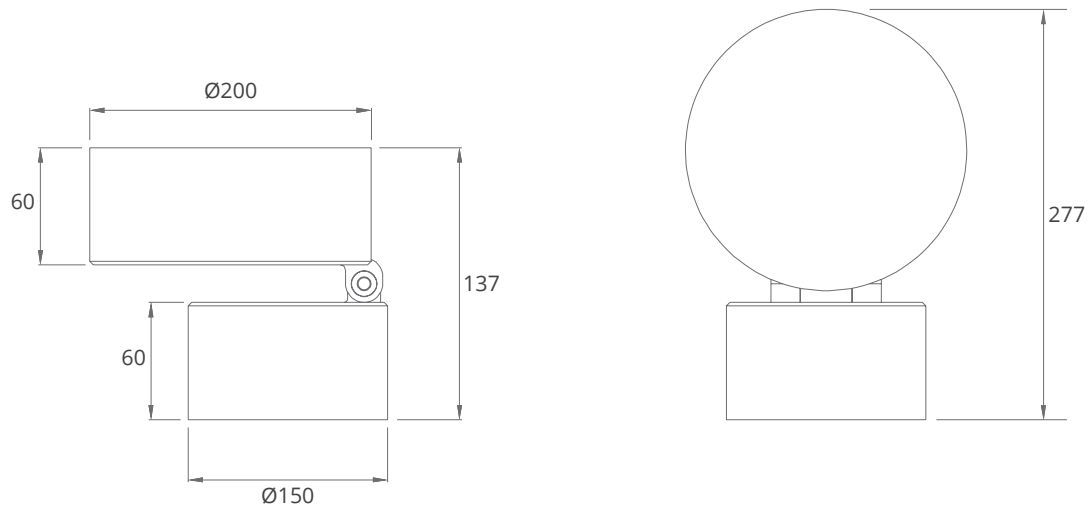

SPECIFICATION

MODEL	LAND WAVE SPOT 200
OPERATING VOLTAGE	24V DC, 48V DC, AC 100-240V
POWER CONSUMPTION	70W MAX
LED TYPE	High Power LED
COLOUR TEMP OPTION	2700K, 3000K, 4000K, 5000K Tunable White, RGB, RGBW
CRI	90min, 80min
PRODUCT EFFICIENCY	70lm/W@3000K
FULL WIDTH AT HALF MAXIMUM (OPTICS)	4°,10°, 25°, 40°, 8°*15°, 8°*30°, 8°*60°
MATERIAL	Aluminum + Tempered Glass
AMBIENT OPERATING TEMPERATURE	-20°C ~ +55°C
LUMEN MAINTENANCE	50,000 hours/L70 at 25°C
DIMENSIONS	Ø200*137(H)mm
CABLE LENGTH	1000mm
CONTROL SYSTEM	ON/OFF, DMX/RDM, 0-10V Dim
MOUNTING TYPE	Surface
IP RATING	IP66

FEATURES & OPTIONS

- 01. CW
- 02. NW
- 03. WW
- 04. DW
- 05. RGB
- 06. RGBW
- 07. IP66
- 08. ANTI-SALINE
- 09. POLAR
- 10. DMX
- 11. RFU
- 12. RDM
- 13. WIRELESS DATA

DIMENSIONS

Honey Comb(HC)

Top Hat (TH)

*all units are in mm

OPTIC SELECTION

4°

LED	Lumens	Watts	Efficacy
WHITE	4762.10	70.00	68.03

CenterBeamLux	Illuminance at Distance
21545.37 lx	05.0 m
5384.25 lx	10.0 m
2389.23 lx	15.0 m
1345.04 lx	20.0 m
857.96 lx	25.0 m
595.91 lx	30.0 m

- Ver. Spread: 4.1°
- Horiz. Spread: 4.2°

3000K

10°

LED	Lumens	Watts	Efficacy
WHITE	4908.40	70.00	72.12

CenterBeamLux	Illuminance at Distance
3356.59 lx	05.0 m
338.21 lx	10.0 m
370.21 lx	15.0 m
211.43 lx	20.0 m
131.43 lx	25.0 m
90.61 lx	30.0 m