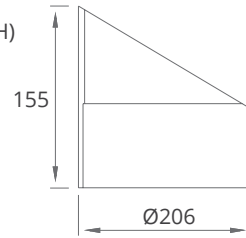

SPECIFICATION

MODEL	LAND WAVE SPOT 200
OPERATING VOLTAGE	24V DC, 48V DC, AC 100-240V
POWER CONSUMPTION	70W MAX
LED TYPE	High Power LED
COLOUR TEMP OPTION	2700K, 3000K, 4000K, 5000K Tunable White, RGB, RGBW
CRI	90min, 80min
PRODUCT EFFICIENCY	70lm/W@3000K
FULL WIDTH AT HALF MAXIMUM (OPTICS)	4°,10°, 25°, 40°, 8°*15°, 8°*30°, 8°*60°
MATERIAL	Aluminum + Tempered Glass
AMBIENT OPERATING TEMPERATURE	-20°C ~ +55°C
LUMEN MAINTENANCE	50,000 hours/L70 at 25°C
DIMENSIONS	Ø200*137(H)mm
CABLE LENGTH	1000mm
CONTROL SYSTEM	ON/OFF, DMX/RDM, 0-10V Dim
MOUNTING TYPE	Surface
IP RATING	IP66

FEATURES & OPTIONS

- 01. CW
- 02. NW
- 03. WW
- 04. DW
- 05. RGB
- 06. RGBW
- 07. IP66
- 08. ANTI-SALINE
- 09. POLAR
- 10. DMX
- 11. RFU
- 12. RDM
- 13. WIRELESS DATA

DIMENSIONS

Honey Comb(HC)

Top Hat (TH)

*all units are in mm

OPTIC SELECTION

4°

LED	Lumens	Watts	Efficacy
WHITE	4762.10	70.00	68.03

CenterBeamLux	Illuminance at Distance
21545.37 lx	05.0 m
5384.25 lx	10.0 m
2389.23 lx	15.0 m
1345.04 lx	20.0 m
857.96 lx	25.0 m
595.91 lx	30.0 m

- Ver. Spread: 4.1°
- Horiz. Spread: 4.2°

3000K

10°

LED	Lumens	Watts	Efficacy
WHITE	4908.40	70.00	72.12

CenterBeamLux	Illuminance at Distance
3356.59 lx	05.0 m
338.21 lx	10.0 m
370.21 lx	15.0 m
211.43 lx	20.0 m
131.43 lx	25.0 m
90.61 lx	30.0 m